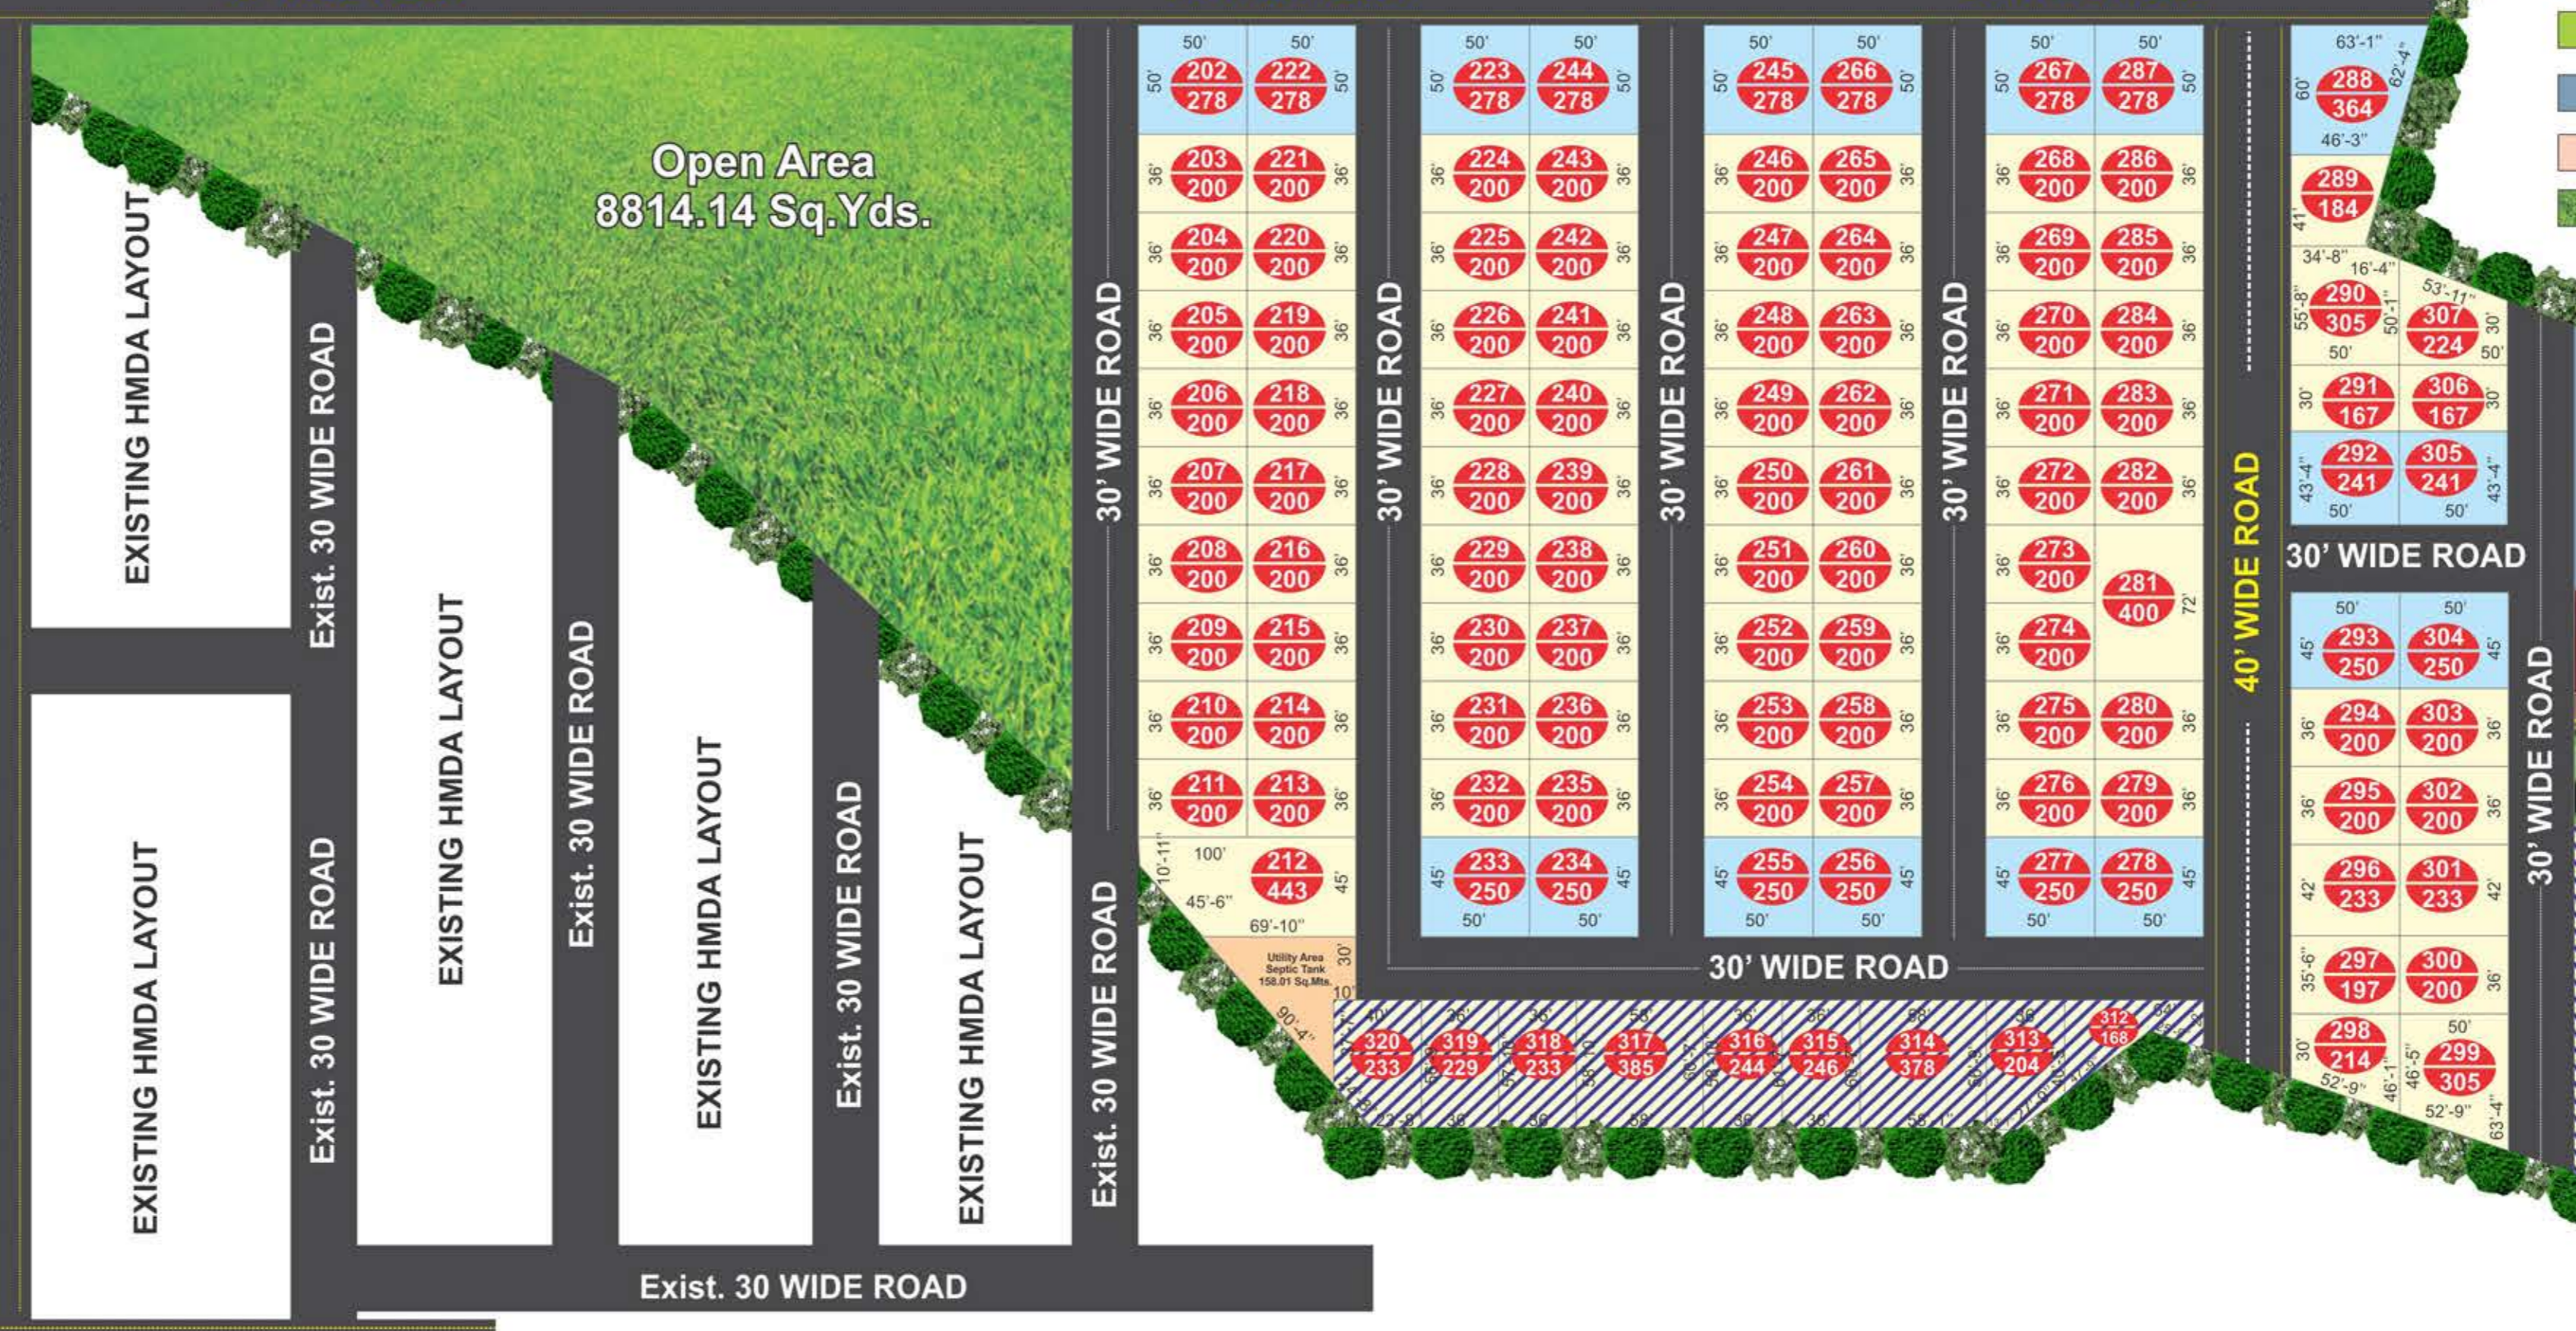

Exist. 60' WIDE ROAD IN SIYORA ROYAL COURT PHASE - 1

Hyderabad to Warangal Highway

POCHARAM IT-IR

VBIT ENG. COLLEGE
AURORA ENG. COLLEGE

SPR SCHOOLS
SRI CHAITANYA COLLEGE

Proposed AIIMS

Kondamadugu 'X' Roads