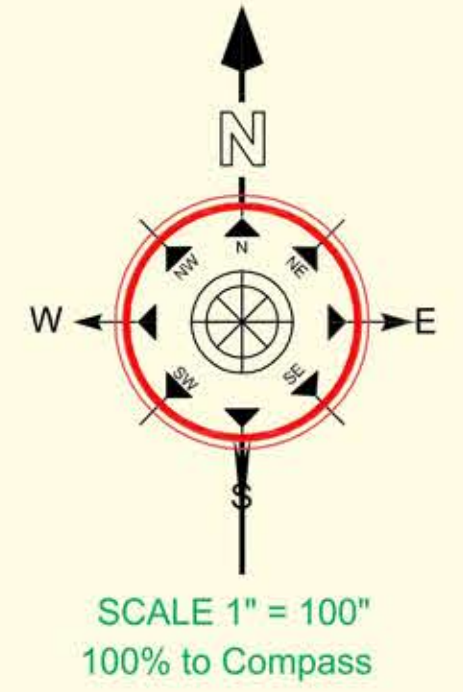

Siyora Royal Court
Phase - I

Siyora Royal Court
Phase - II

- POCHARAM IT-IR
- VBIT ENG. COLLEGE
- AURORA ENG. COLLEGE
- SPR SCHOOLS
- SRI CHAITANYA COLLEGE

Siyora Health City

AIMS

Kondamadugu 'X' Roads